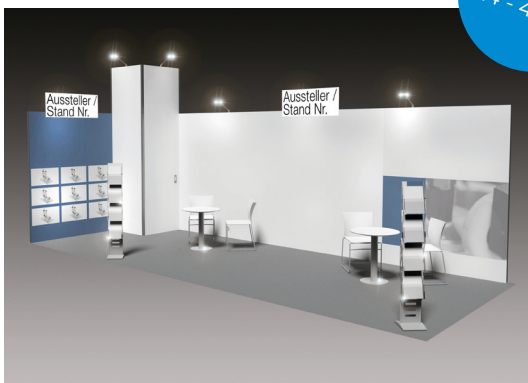

## All-In

EXAMPLE

15sqm corner stand

suitable for  
15 - 23sqm

### Equipment & fittings:

- 2 graphic walls (2,50m x 1m) with your design\*
- Aluminium frame, max. height 2.5 m
- textile wall filling, white
- Company name and stand number on the textile top modul, horizontal
- Labeling element approx. 120 x 48 cm, horizontal
- Carpet „Cord-Rips“ B 1, grey
- 1 round table, white
- 2 chairs, white
- 1 brochure rack
- 1 waste paper bin
- 1 LED-spotlight per 4 sqm stand surface
- 1 3-point power supply, 1 KW/230V/10A
- Nightly cleaning (emptying, waste paper bins and vacuuming)
- 1 car parking ticket, free of charge

### Equipment & fittings:

- 4 graphic walls (2,50m x 1m) with your design\*
- Aluminium frame, max. height 2.5 m
- textile wall filling, white
- Company name and stand number on the textile top modul, horizontal
- Labeling element approx. 120 x 48 cm, horizontal
- Carpet „Cord-Rips“ B 1, grey
- 1 round table, white
- 2 chairs, white
- 1 counter, white
- 2 Z-Bar-stools
- 1 bar table, white
- 1 lockable cabinet 2 sqm with top modul (3,5m) from 24sqm
- 1 brochure rack
- 1 waste paper bin
- 1 LED-spotlight per 4 sqm stand surface
- 1 3-point power supply, 1 KW/230V/10A
- Nightly cleaning (emptying, waste paper bins and vacuuming)
- 1 car parking ticket, free of charge

### Equipment & fittings:

- 8 graphic walls (2,50m x 1m) with your design\*
- Aluminium frame, max. height 2.5 m
- textile wall filling, white
- Company name and stand number on the textile top modul, horizontal
- Labeling element approx. 120 x 48 cm, horizontal
- Carpet „Cord-Rips“ B 1, grey
- 3 round table, white
- 6 chairs, white
- 1 counter, white
- 2 lockable cabinet 2 sqm with top modul (3,5m) from 24sqm
- 2 brochure rack
- 1 waste paper bin
- 1 LED-spotlight per 4 sqm stand surface
- 1 3-point power supply, 1 KW/230V/10A
- Nightly cleaning (emptying, waste paper bins and vacuuming)
- 1 car parking ticket, free of charge