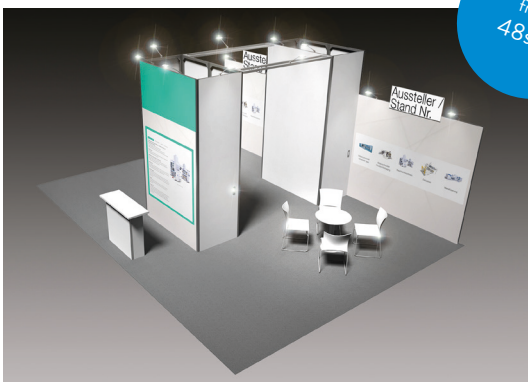

### Equipment & fittings:

- 2 graphic walls (2,50m x 1m) with your design\*
- Aluminium frame, max. height 2.5 m
- textile wall filling, white
- Company name and stand number on the textile top modul, horizontal
- Labeling element approx. 120 x 48 cm, horizontal
- Carpet „Cord-Rips“ B 1, grey
- 1 round table, white
- 2 chairs, white
- 1 brochure rack
- 1 waste paper bin
- 1 LED-spotlight per 4 sqm stand surface
- 1 3-point power supply, 1 KW/230V/10A
- Nightly cleaning (emptying, waste paper bins and vacuuming)
- 1 car parking ticket, free of charge

## All-In Plus

EXAMPLE

24sqm corner stand

suitable for  
24 - 47sqm

### Equipment & fittings:

- 4 graphic walls (2,50m x 1m) with your design\*
- Aluminium frame, max. height 2.5 m
- textile wall filling, white
- Company name and stand number on the textile top modul, horizontal
- Labeling element approx. 120 x 48 cm, horizontal
- Carpet „Cord-Rips“ B 1, grey
- 1 round table, white
- 2 chairs, white
- 1 counter, white
- 2 Z-Bar-stools
- 1 bar table, white
- 1 lockable cabinet 2 sqm with top modul (3,5m) from 24sqm
- 1 brochure rack
- 1 waste paper bin
- 1 LED-spotlight per 4 sqm stand surface
- 1 3-point power supply, 1 KW/230V/10A
- Nightly cleaning (emptying, waste paper bins and vacuuming)
- 1 car parking ticket, free of charge

### Equipment & fittings:

- 8 graphic walls (2,50m x 1m) with your design\*
- Aluminium frame, max. height 2.5 m
- textile wall filling, white
- Company name and stand number on the textile top modul, horizontal
- Labeling element approx. 120 x 48 cm, horizontal
- Carpet „Cord-Rips“ B 1, grey
- 3 round table, white
- 6 chairs, white
- 1 counter, white
- 2 lockable cabinet 2 sqm with top modul (3,5m) from 24sqm
- 2 brochure rack
- 1 waste paper bin
- 1 LED-spotlight per 4 sqm stand surface
- 1 3-point power supply, 1 KW/230V/10A
- Nightly cleaning (emptying, waste paper bins and vacuuming)
- 1 car parking ticket, free of charge