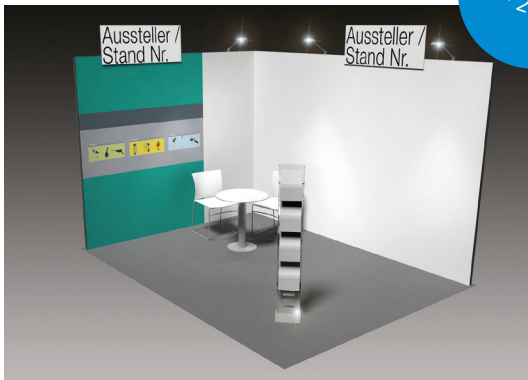

## All-In

EXAMPLE

15sqm corner stand

suitable for  
15 - 23sqm

### Equipment & fittings:

- 2 graphic walls (2,50m x 1m) with your design\*
- Aluminium frame, max. height 2.5 m
- textile wall filling, white
- Company name and stand number on the textile top modul, horizontal
- Labeling element approx. 120 x 48 cm, horizontal
- Carpet „Cord-Rips“ B 1, grey
- 1 round table, white
- 2 chairs, white
- 1 brochure rack
- 1 waste paper bin
- 1 LED-spotlight per 4 sqm stand surface
- 1 3-point power supply, 1 KW/230V/10A
- Nightly cleaning (emptying, waste paper bins and vacuuming)
- 1 car parking ticket, free of charge

### Equipment & fittings:

- 4 graphic walls (2,50m x 1m) with your design\*
- Aluminium frame, max. height 2.5 m
- textile wall filling, white
- Company name and stand number on the textile top modul, horizontal
- Labeling element approx. 120 x 48 cm, horizontal
- Carpet „Cord-Rips“ B 1, grey
- 1 round table, white
- 2 chairs, white
- 1 counter, white
- 2 Z-Bar-stools
- 1 bar table, white
- 1 lockable cabinet 2 sqm with top modul (3,5m) from 24sqm
- 1 brochure rack
- 1 waste paper bin
- 1 LED-spotlight per 4 sqm stand surface
- 1 3-point power supply, 1 KW/230V/10A
- Nightly cleaning (emptying, waste paper bins and vacuuming)
- 1 car parking ticket, free of charge

### Equipment & fittings:

- 8 graphic walls (2,50m x 1m) with your design\*
- Aluminium frame, max. height 2.5 m
- textile wall filling, white
- Company name and stand number on the textile top modul, horizontal
- Labeling element approx. 120 x 48 cm, horizontal
- Carpet „Cord-Rips“ B 1, grey
- 3 round table, white
- 6 chairs, white
- 1 counter, white
- 2 lockable cabinet 2 sqm with top modul (3,5m) from 24sqm
- 2 brochure rack
- 1 waste paper bin
- 1 LED-spotlight per 4 sqm stand surface
- 1 3-point power supply, 1 KW/230V/10A
- Nightly cleaning (emptying, waste paper bins and vacuuming)
- 1 car parking ticket, free of charge